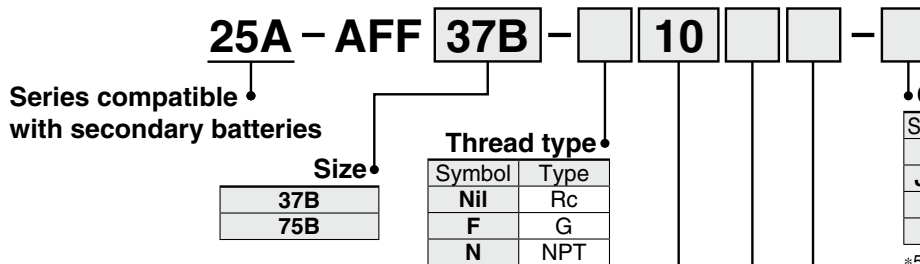

25A-AFF37B/75B

Symbol	Size	Applicable body size	
		37B	75B
10	1	●	—
14	1 1/2	●	●
20	2	—	●

Bracket Assembly Part Nos.*3

Applicable model	Part no.
25A-AFF37B	25A-BM56
25A-AFF75B	25A-BM57

*3 Assembly of a bracket and 2 mounting screws

Symbol	Description
Nil	—
B	Bracket *1

*1 When symbol "B" is indicated, a bracket assembly with a part number shown in the left table is shipped together as an accessory, (but not assembled).

Auto drain*4

Symbol	Description
Nil	Drain cock (Without auto drain) *2
D	N.O. auto drain (37B only)

*2 Body size 75B is equipped with a ball valve (Rc 3/8 female threaded).

*4 Body size 37B: Only one drain exhaust method can be selected. The drain cock, N.O. auto drain and drain guide cannot be selected together.

* The 25A- series specifications and dimensions are the same as those of the standard model.

[Click here for details.](#)