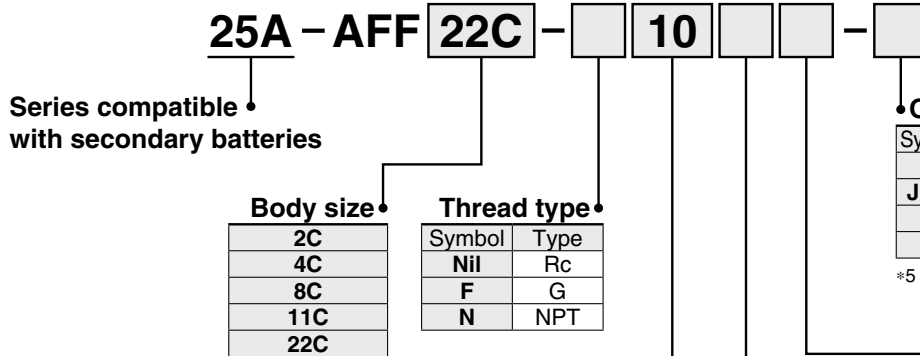

Main Line Filter

25A-AFF Series

How to Order

25A-AFF2C to 25A-AFF22C

Bracket Assembly Part Nos.*3

Applicable model	Part no.
25A-AFF2C	25A-AM-BM101
25A-AFF4C	25A-AM-BM102
25A-AFF8C	25A-AM-BM103
25A-AFF11C	25A-AM-BM104
25A-AFF22C	25A-AM-BM105

*3 Assembly of a bracket and 2 mounting screws

Port size

Symbol	Size	Applicable body size				
		2C	4C	8C	11C	22C
01	1/8	●	—	—	—	—
02	1/4	●	●	—	—	—
03	3/8	—	●	●	—	—
04	1/2	—	—	●	●	—
06	3/4	—	—	—	●	●
10	1	—	—	—	—	●

Auto drain*4

Symbol	Description
Nil	Drain cock (Without auto drain)
C	N.C. auto drain
D	N.O. auto drain

*4 Only one drain exhaust method can be selected. The drain cock, N.C. auto drain, N.O. auto drain and drain guide cannot be selected together.

Accessory

Symbol	Description
Nil	—
B	Bracket *2

*2 When symbol "B" is indicated, a bracket assembly with a part number shown in the left table is shipped together as an accessory, (but not assembled).