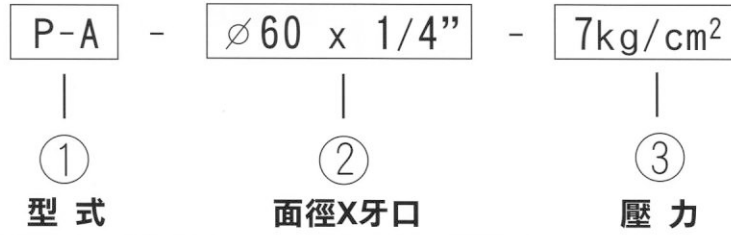

## ■ 訂購方式

<p>型式:P-A 立式無緣 面徑牙口: ∅ 40X1/8" ∅ 50X1/4" , ∅ 60X1/4"</p> 	<p>型式:P-AD 埋入無緣 面徑牙口: ∅ 40X1/8" ∅ 50X1/4"</p> 	<p>型式:P-BD 埋入有緣 面徑牙口: ∅ 50X1/4" , ∅ 60X1/4" ∅ 75X3/8" , ∅ 100X3/8"</p> 
<p>型式:L-A 立式充油無緣 面徑牙口: ∅ 50X1/4" , ∅ 60X1/4" ∅ 75X3/8" , ∅ 100X3/8"</p> 	<p>型式:L-BD 埋入充油有緣 面徑牙口: ∅ 60X1/4" ∅ 75X3/8" , ∅ 100X3/8"</p> 	<p>型式:SS-A 立式不鏽鋼無緣 面徑牙口: ∅ 40X1/8" ∅ 50X1/4" , ∅ 60X1/4" ∅ 75X3/8" , ∅ 100X3/8"</p> 
<p>型式:SS-BD 埋入不鏽鋼有緣 面徑牙口: ∅ 60X1/4" , ∅ 75X3/8" ∅ 100X3/8" , ∅ 100X1/2"</p> 	<p>型式:BS-HL 直立雙接點壓力計 面徑牙口: ∅ 75X3/8" ∅ 100X1/2"</p> 	<p>型式:DP2-20 日本製數位式壓力開關 壓力範圍:0.01~10.99kg/cm<sup>2</sup></p> 

AD TYPE		SIZE(M/M)	D	A	CONNECTOR	
					H	
					1/8"	1/4"
		1 1/2" (40)	41.5	23	46	46
		2" (50)	52.7	26	46	46
		2 1/2" (60)	63.2	32	50	50

BD TYPE		SIZE(M/M)	D	A	B	C	E	F	CONNECTOR		
									H		
									1/8"	1/4"	3/8"
		2" (50)	50	25	6	3	65	60	51	51	—
		2 1/2" (60)	66	25	7	5	85	78	56	56	—
		3" (75)	79	28	9	5	104	94	—	64	64
		4" (100)	103	28	9	5	128	116	—	64	64